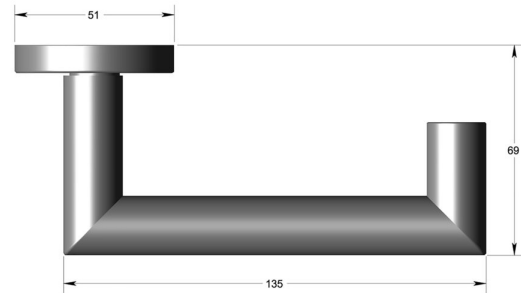

Mitred return lever handle 19mm dia on sprung
round rose

Product image

Dimensions drawing (DIM)

Reference

FL106 19 RR9 DBZ

Finish

Incasa dark bronze

Material

Brass

Shape

RR9

Description

Solid lever handle
Concealed fixing
High performance bearing rose
Back to back fixing
Conforms to EN1906 high usage
Suitable for use on fire doors