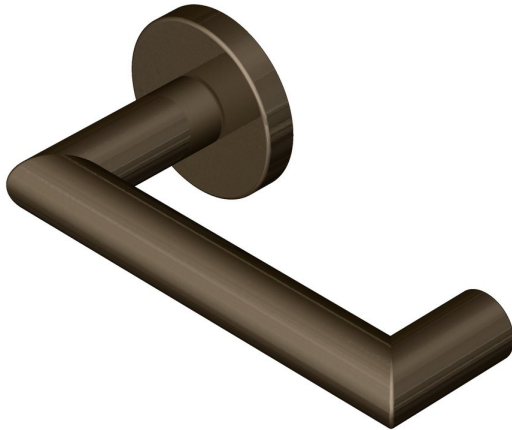

Mitred return lever handle 19mm dia on sprung
round rose

Product image

Dimensions drawing (DIM)

Reference

FL106 19 RR9 DBZ

Finish

Incasa dark bronze

Material

Brass

Shape

RR9

Description

Solid lever handle
Concealed fixing
High performance bearing rose
Back to back fixing
Conforms to EN1906 high usage
Suitable for use on fire doors