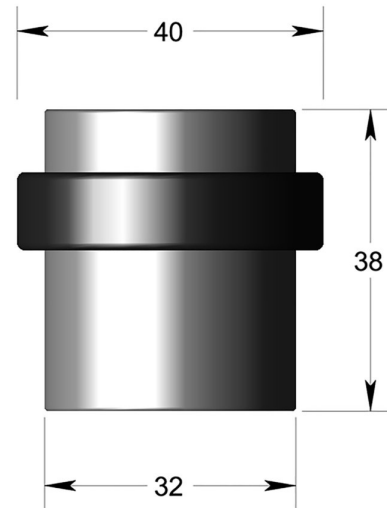

## Floor door stop

Product image

Dimensions drawing (DIM)

**Reference**

FDS001 DBZ

**Material**

Brass

**Finish**

Incasa dark bronze

**Description**

Floor mounted  
 Black rubber buffer  
 Concealed fixing