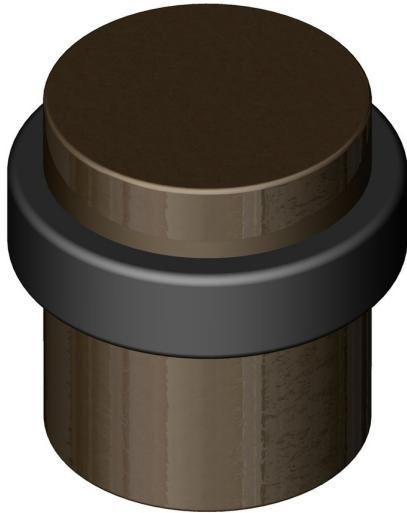

## Floor door stop

Product image

Dimensions drawing (DIM)

**Reference**

FDS001 DBZ

**Material**

Brass

**Finish**

Incasa dark bronze

**Description**

Floor mounted  
 Black rubber buffer  
 Concealed fixing