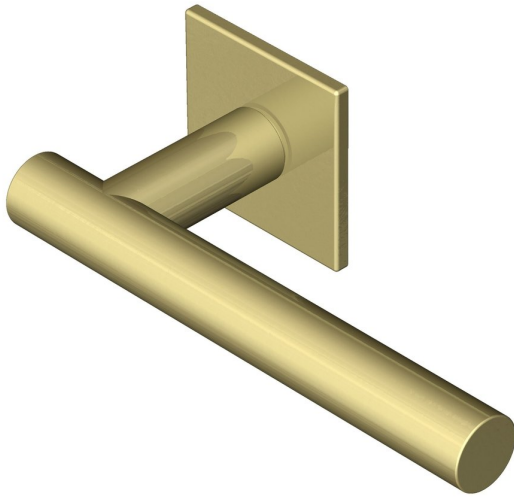

T-bar lever handle on square rose

Product image

Dimensions drawing (DIM)

Reference

FL107 SR4 PB

Finish

Incasa polished PVD brass

Material

Brass

Shape

SR4

Description

Solid lever handle
 Concealed fixing
 High performance bearing rose
 Back to back fixing
 Conforms to EN1906 high usage
 Suitable for use on fire doors