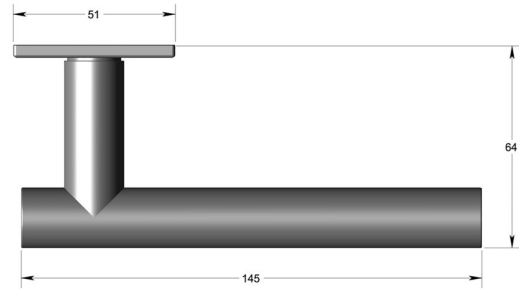

T-bar lever handle on square rose

Product image

Dimensions drawing (DIM)

Reference

FL107 SR4 PB

Finish

Incasa polished PVD brass

Material

Brass

Shape

SR4

Description

Solid lever handle
 Concealed fixing
 High performance bearing rose
 Back to back fixing
 Conforms to EN1906 high usage
 Suitable for use on fire doors