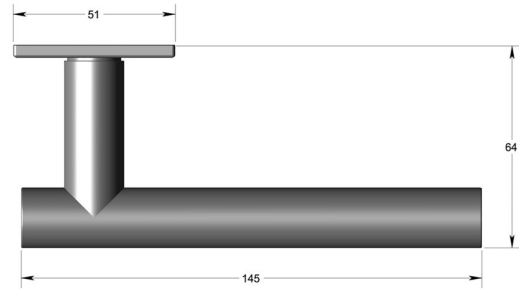

## T-bar lever handle on square rose

Product image

Dimensions drawing (DIM)

**Reference**

FL107 SR4 SPVDBK

**Finish**

Incasa satin PVD black

**Material**

Stainless steel 316

**Shape**

SR4

**Description**

Solid lever handle  
 Concealed fixing  
 High performance bearing rose  
 Back to back fixing  
 Conforms to EN1906 high usage  
 Suitable for use on fire doors