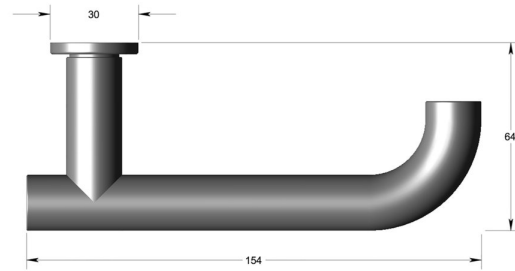

## T-bar return lever handle on oval rose

Product image

Dimensions drawing (DIM)

**Reference**

FL108 OR4 STBK

**Finish**

Incasa black softouch

**Material**

Stainless steel 316

**Shape**

OR4

**Description**

Solid lever handle  
 Concealed fixing  
 High performance bearing rose  
 Back to back fixing  
 Conforms to EN1906 high usage  
 Suitable for use on fire doors