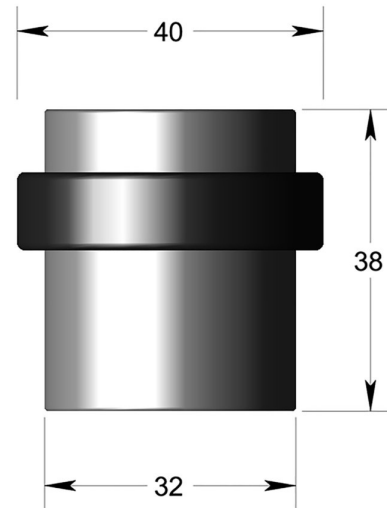

Floor door stop

Product image

Dimensions drawing (DIM)

Reference

FDS001 SPVDBZ

Material

Stainless steel 316

Finish

Incasa satin PVD bronze

Description

Floor mounted
 Black rubber buffer
 Concealed fixing