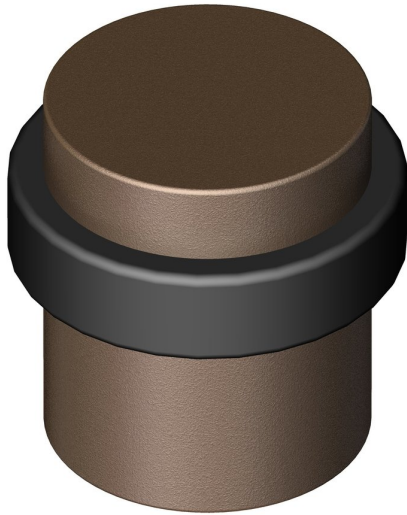

Floor door stop

Product image

Dimensions drawing (DIM)

Reference

FDS001 SPVDBZ

Material

Stainless steel 316

Finish

Incasa satin PVD bronze

Description

Floor mounted
 Black rubber buffer
 Concealed fixing