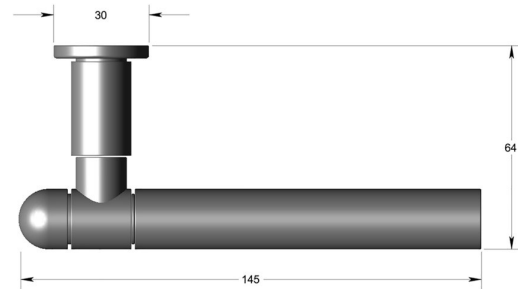

## 19mm Section lever handle on oval rose - Round end

Product image

Dimensions drawing (DIM)

**Reference**

FL109 RE OR4 SPVDBK

**Finish**

Incasa satin PVD black

**Material**

Stainless steel 316

**Shape**

OR4

**Description**

Solid lever handle  
 Concealed fixing  
 High performance bearing rose  
 Back to back fixing  
 Conforms to EN1906 high usage  
 Suitable for use on fire doors