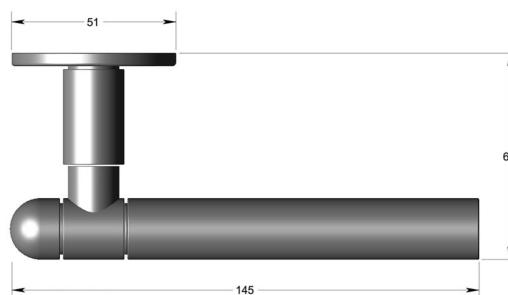

Section lever handle 19mm dia on round rose -
Round end

Product image

Dimensions drawing (DIM)

Reference

FL109 RE RR4 STBK

Finish

Incasa black softouch

Material

Stainless steel 316

Shape

RR4

Description

Solid lever handle
Concealed fixing
High performance bearing rose
Back to back fixing
Conforms to EN1906 high usage
Suitable for use on fire doors