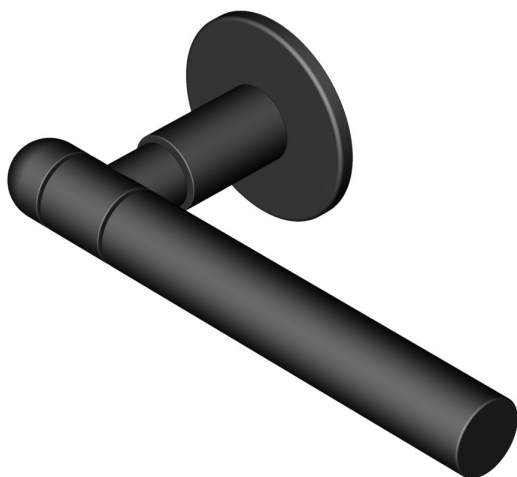

Section lever handle 19mm dia on round rose -
Round end

Product image

Dimensions drawing (DIM)

Reference

FL109 RE RR4 STBK

Finish

Incasa black softouch

Material

Stainless steel 316

Shape

RR4

Description

Solid lever handle
Concealed fixing
High performance bearing rose
Back to back fixing
Conforms to EN1906 high usage
Suitable for use on fire doors