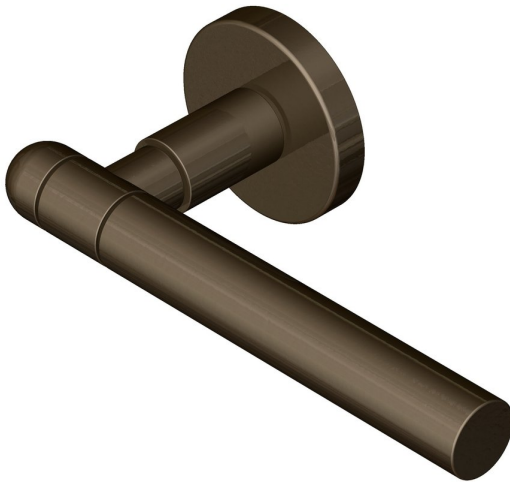

19mm Section lever handle on sprung round rose
- Round end

Product image

Dimensions drawing (DIM)

Reference

FL109 RE RR9 DBZ

Finish

Incasa dark bronze

Material

Brass

Shape

RR9

Description

Solid lever handle
Concealed fixing
High performance bearing rose
Back to back fixing
Conforms to EN1906 high usage
Suitable for use on fire doors