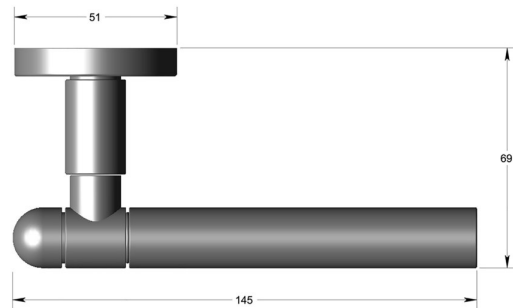

19mm Section lever handle on sprung round rose
- Round end

Product image

Dimensions drawing (DIM)

Reference

FL109 RE RR9 DBZ

Finish

Incasa dark bronze

Material

Brass

Shape

RR9

Description

Solid lever handle
Concealed fixing
High performance bearing rose
Back to back fixing
Conforms to EN1906 high usage
Suitable for use on fire doors