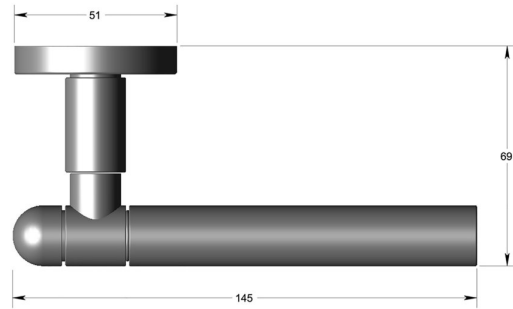

19mm Section lever handle on sprung round rose
- Round end

Product image

Dimensions drawing (DIM)

Reference

FL109 RE RR9 PPVDBK

Finish

Incasa polished PVD black

Material

Stainless steel 316

Shape

RR9

Description

Solid lever handle
Concealed fixing
High performance bearing rose
Back to back fixing
Conforms to EN1906 high usage
Suitable for use on fire doors