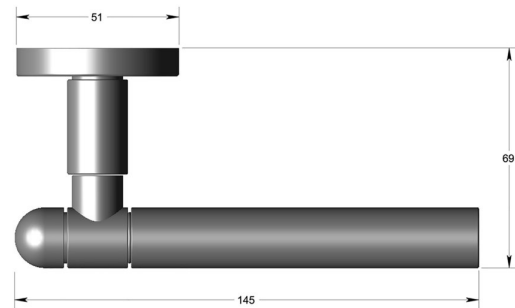

19mm Section lever handle on sprung round rose
- Round end

Product image

Dimensions drawing (DIM)

Reference

FL109 RE RR9 PPVDBZ

Finish

Incasa polished PVD bronze

Material

Stainless steel 316

Shape

RR9

Description

Solid lever handle
Concealed fixing
High performance bearing rose
Back to back fixing
Conforms to EN1906 high usage
Suitable for use on fire doors