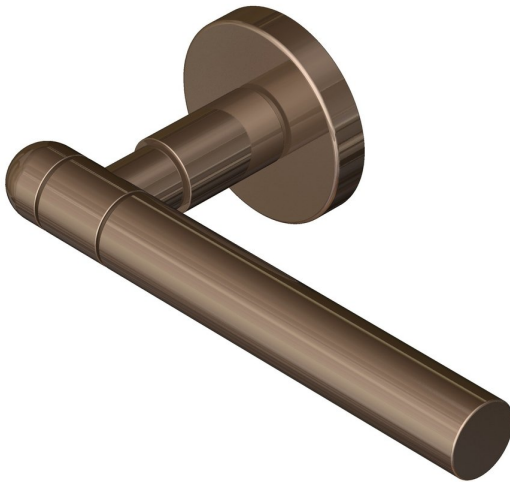

19mm Section lever handle on sprung round rose
- Round end

Product image

Dimensions drawing (DIM)

Reference

FL109 RE RR9 PPVDBZ

Finish

Incasa polished PVD bronze

Material

Stainless steel 316

Shape

RR9

Description

Solid lever handle
Concealed fixing
High performance bearing rose
Back to back fixing
Conforms to EN1906 high usage
Suitable for use on fire doors