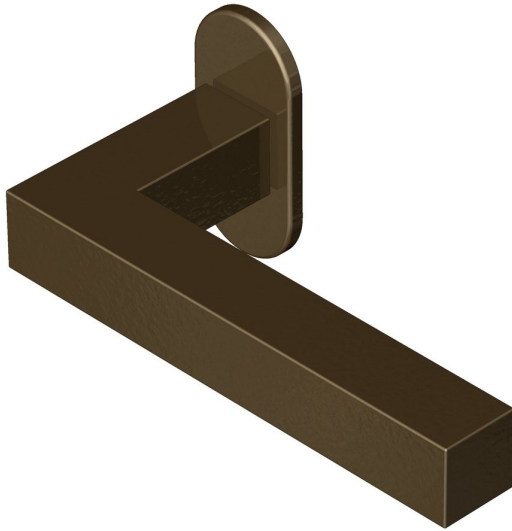

Square straight lever handle on oval rose

Product image

Dimensions drawing (DIM)

Reference

FL113 OR4 MBZ

Finish

Incasa medium bronze

Material

Brass

Shape

OR4

Description

Solid lever handle
 Concealed fixing
 High performance bearing rose
 Back to back fixing
 Conforms to EN1906 high usage
 Suitable for use on fire doors