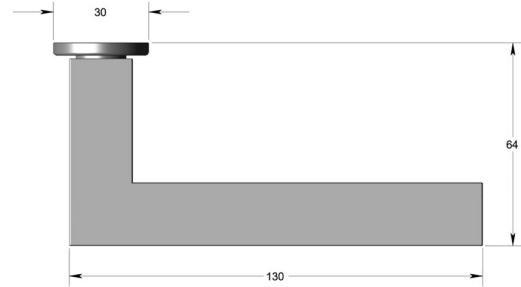

Square straight lever handle on oval rose

Product image

Dimensions drawing (DIM)

Reference

FL113 OR4 MBZ

Finish

Incasa medium bronze

Material

Brass

Shape

OR4

Description

Solid lever handle
 Concealed fixing
 High performance bearing rose
 Back to back fixing
 Conforms to EN1906 high usage
 Suitable for use on fire doors