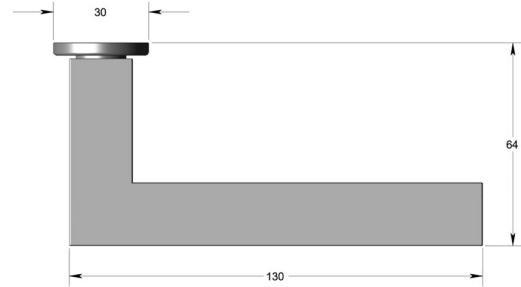

Square straight lever handle on oval rose

Product image

Dimensions drawing (DIM)

Reference

FL113 OR4 SB

Finish

Incasa satin PVD brass

Material

Brass

Shape

OR4

Description

Solid lever handle
 Concealed fixing
 High performance bearing rose
 Back to back fixing
 Conforms to EN1906 high usage
 Suitable for use on fire doors