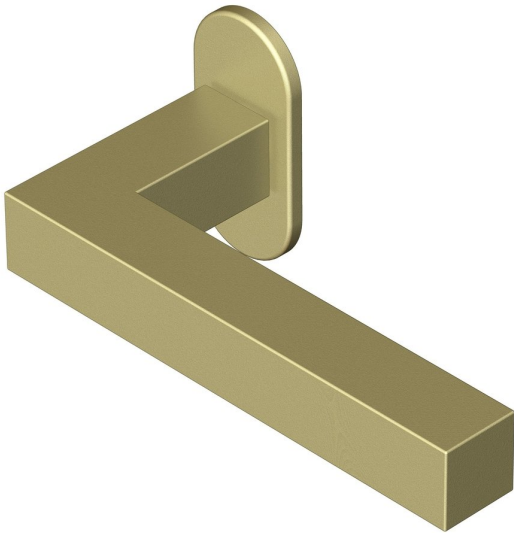

Square straight lever handle on oval rose

Product image

Dimensions drawing (DIM)

Reference

FL113 OR4 SB

Finish

Incasa satin PVD brass

Material

Brass

Shape

OR4

Description

Solid lever handle
 Concealed fixing
 High performance bearing rose
 Back to back fixing
 Conforms to EN1906 high usage
 Suitable for use on fire doors