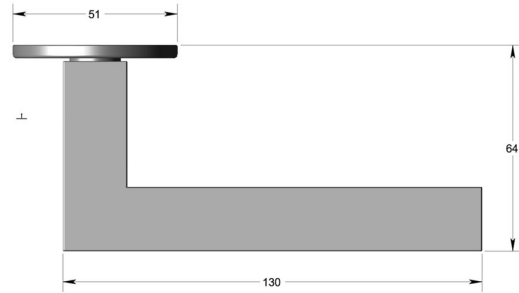

## Square straight lever handle on round rose

Product image

Dimensions drawing (DIM)

**Reference**

FL113 RR4 ABR

**Finish**

Incasa antique brass

**Material**

Brass

**Shape**

RR4

**Description**

Solid lever handle  
 Concealed fixing  
 High performance bearing rose  
 Back to back fixing  
 Conforms to EN1906 high usage  
 Suitable for use on fire doors