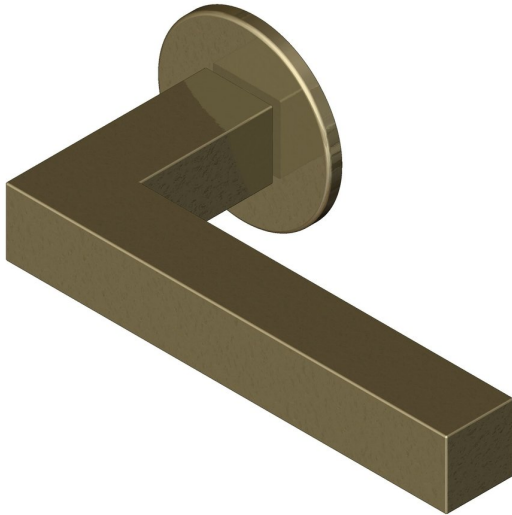

## Square straight lever handle on round rose

Product image

Dimensions drawing (DIM)

**Reference**

FL113 RR4 ABR

**Finish**

Incasa antique brass

**Material**

Brass

**Shape**

RR4

**Description**

Solid lever handle  
 Concealed fixing  
 High performance bearing rose  
 Back to back fixing  
 Conforms to EN1906 high usage  
 Suitable for use on fire doors