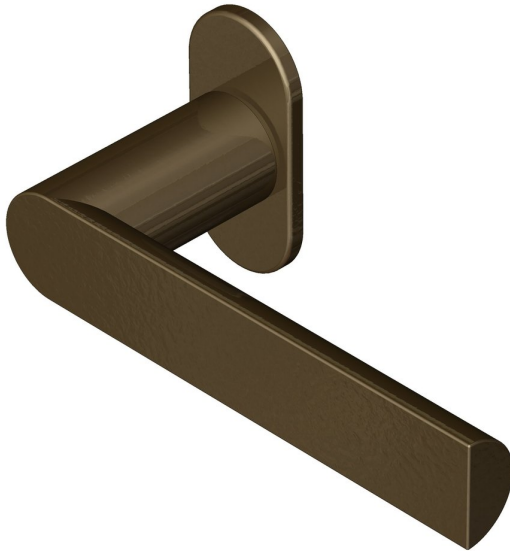

D section mitred lever handle on oval rose

Product image

Dimensions drawing (DIM)

Reference

FL116 OR4 MBZ

Material

Brass

Finish

Incasa medium bronze

Shape

OR4

Description

Solid lever handle
 Concealed fixing
 High performance bearing rose
 Back to back fixing
 Conforms to EN1906 high usage
 Suitable for use on fire doors