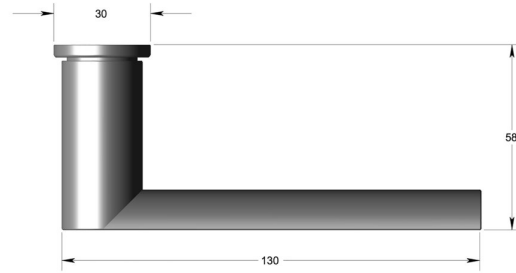

D section mitred lever handle on oval rose

Product image

Dimensions drawing (DIM)

Reference

FL116 OR4 MBZ

Material

Brass

Finish

Incasa medium bronze

Shape

OR4

Description

Solid lever handle
 Concealed fixing
 High performance bearing rose
 Back to back fixing
 Conforms to EN1906 high usage
 Suitable for use on fire doors