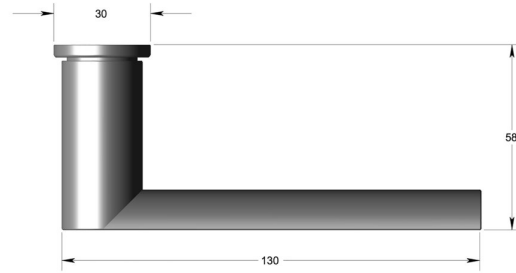

D section mitred lever handle on oval rose

Product image

Dimensions drawing (DIM)

Reference

FL116 OR4 PPVDBZ

Finish

Incasa polished PVD bronze

Material

Stainless steel 316

Shape

OR4

Description

Solid lever handle
 Concealed fixing
 High performance bearing rose
 Back to back fixing
 Conforms to EN1906 high usage
 Suitable for use on fire doors