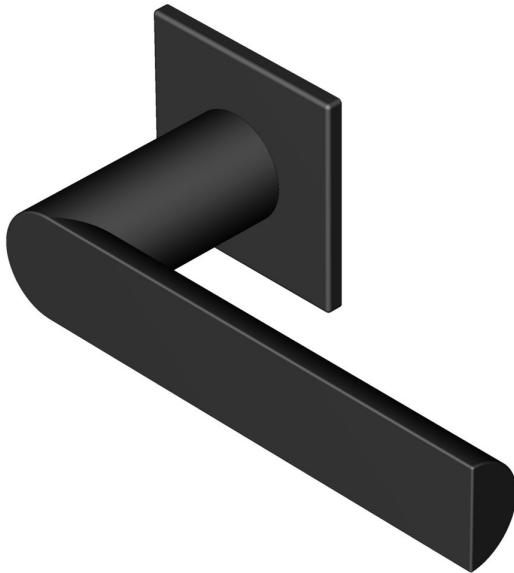

D section mitred lever handle on square rose

Product image

Dimensions drawing (DIM)

Reference

FL116 SR4 STBK

Finish

Incasa black softouch

Material

Stainless steel 316

Shape

SR4

Description

Solid lever handle
 Concealed fixing
 High performance bearing rose
 Back to back fixing
 Conforms to EN1906 high usage
 Suitable for use on fire doors