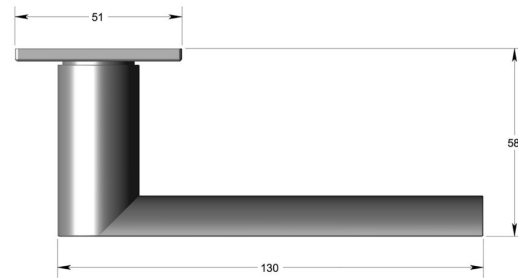

D section mitred lever handle on square rose

Product image

Dimensions drawing (DIM)

Reference

FL116 SR4 STBK

Finish

Incasa black softouch

Material

Stainless steel 316

Shape

SR4

Description

Solid lever handle
 Concealed fixing
 High performance bearing rose
 Back to back fixing
 Conforms to EN1906 high usage
 Suitable for use on fire doors