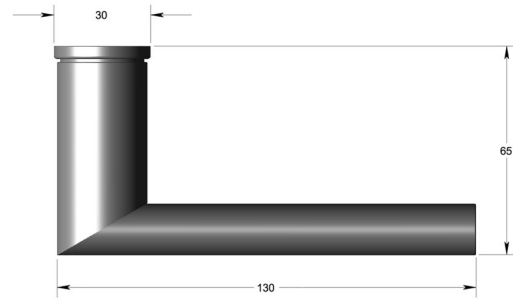

## Oval section mitred lever handle on oval rose

Product image

Dimensions drawing (DIM)

**Reference**

FL122 OR4 MBZ

**Finish**

Incasa medium bronze

**Material**

Brass

**Shape**

OR4

**Description**

Solid lever handle  
 Concealed fixing  
 High performance bearing rose  
 Back to back fixing  
 Conforms to EN1906 high usage  
 Suitable for use on fire doors