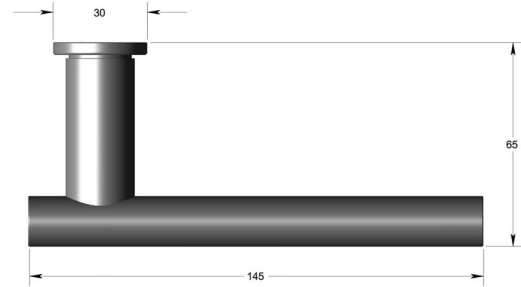

Oval section T-bar lever handle on oval rose

Product image

Dimensions drawing (DIM)

**Reference**

FL123 OR4 PPVDBK

**Finish**

Incasa polished PVD black

**Material**

Stainless steel 316

**Shape**

OR4

**Description**

Solid lever handle  
 Concealed fixing  
 High performance bearing rose  
 Back to back fixing  
 Conforms to EN1906 high usage  
 Suitable for use on fire doors