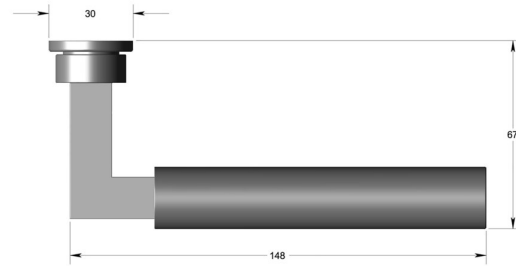

Gropius lever handle on oval rose

Product image

Dimensions drawing (DIM)

Reference

FL125 OR4 PSS

Finish

Incasa polished stainless steel

Material

Stainless steel 316

Shape

OR4

Description

Concealed fixing
 High performance bearing rose
 Back to back fixing
 Conforms to EN1906 high usage
 Suitable for use on fire doors