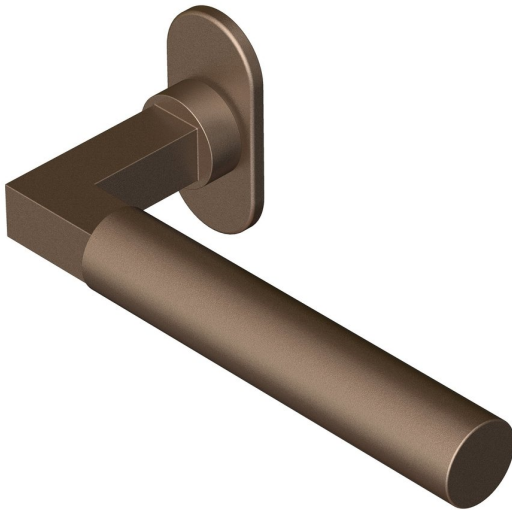

## Gropius lever handle on oval rose

Product image

Dimensions drawing (DIM)

**Reference**

FL125 OR4 SPVDBZ

**Material**

Stainless steel 316

**Finish**

Incasa satin PVD bronze

**Shape**

OR4

**Description**

Concealed fixing  
 High performance bearing rose  
 Back to back fixing  
 Conforms to EN1906 high usage  
 Suitable for use on fire doors