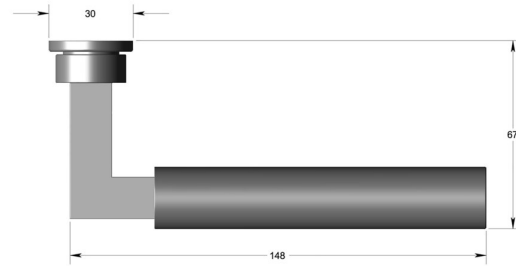

## Gropius lever handle on oval rose

Product image

Dimensions drawing (DIM)

**Reference**

FL125 OR4 SPVDBZ

**Material**

Stainless steel 316

**Finish**

Incasa satin PVD bronze

**Shape**

OR4

**Description**

Concealed fixing  
 High performance bearing rose  
 Back to back fixing  
 Conforms to EN1906 high usage  
 Suitable for use on fire doors