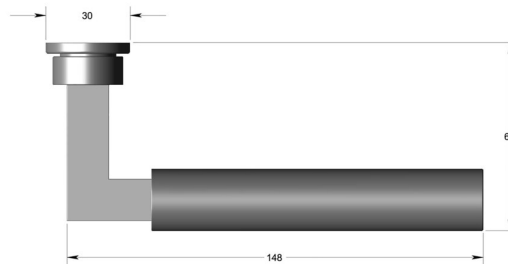

Gropius lever handle on oval rose

Product image

Dimensions drawing (DIM)

Reference

FL125 OR4 STBK

Finish

Incasa black softouch

Material

Stainless steel 316

Shape

OR4

Description

Concealed fixing
 High performance bearing rose
 Back to back fixing
 Conforms to EN1906 high usage
 Suitable for use on fire doors