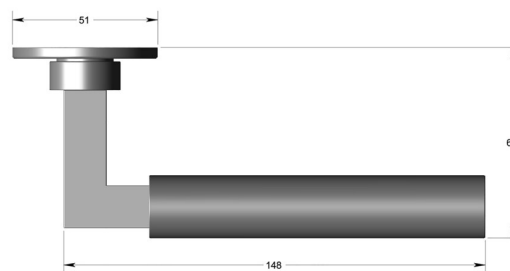

Gropius lever handle on round rose

Product image

Dimensions drawing (DIM)

Reference

FL125 RR4 SPVDBZ

Finish

Incasa satin PVD bronze

Material

Stainless steel 316

Shape

RR4

Description

Concealed fixing
 High performance bearing rose
 Back to back fixing
 Conforms to EN1906 high usage
 Suitable for use on fire doors