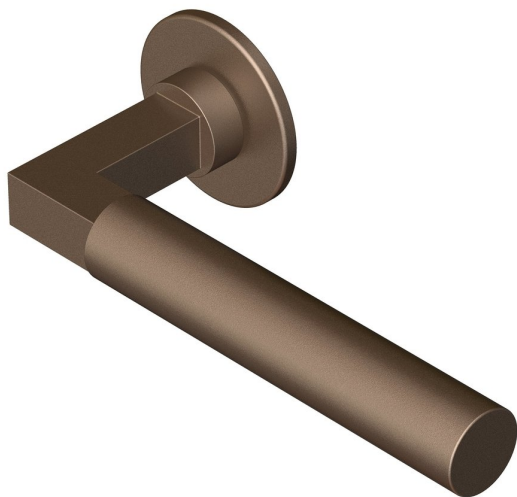

Gropius lever handle on round rose

Product image

Dimensions drawing (DIM)

Reference

FL125 RR4 SPVDBZ

Finish

Incasa satin PVD bronze

Material

Stainless steel 316

Shape

RR4

Description

Concealed fixing
 High performance bearing rose
 Back to back fixing
 Conforms to EN1906 high usage
 Suitable for use on fire doors