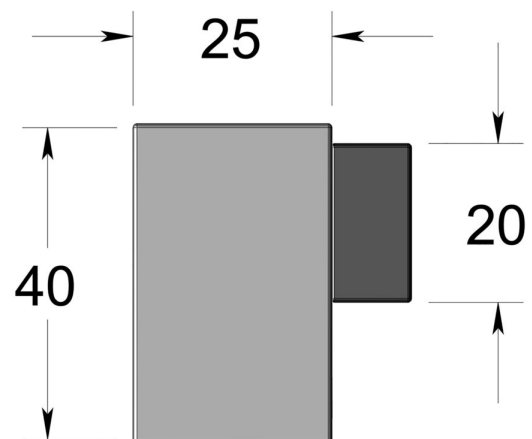

Square floor door stop

Product image

Dimensions drawing (DIM)

Reference

FDS005 SSS

Material

Stainless steel 316

Finish

Incasa satin stainless steel

Description

Floor mounted
Black rubber buffer
Concealed fixing