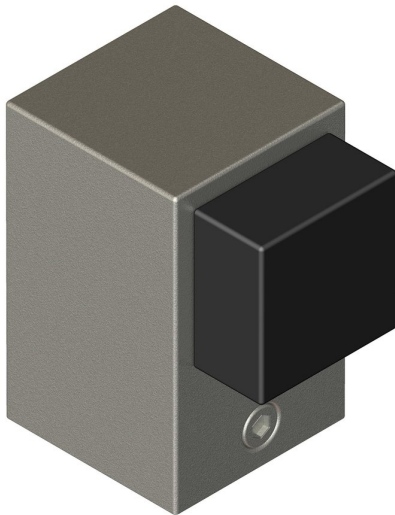

Square floor door stop

Product image

Dimensions drawing (DIM)

Reference

FDS005 SSS

Material

Stainless steel 316

Finish

Incasa satin stainless steel

Description

Floor mounted
Black rubber buffer
Concealed fixing