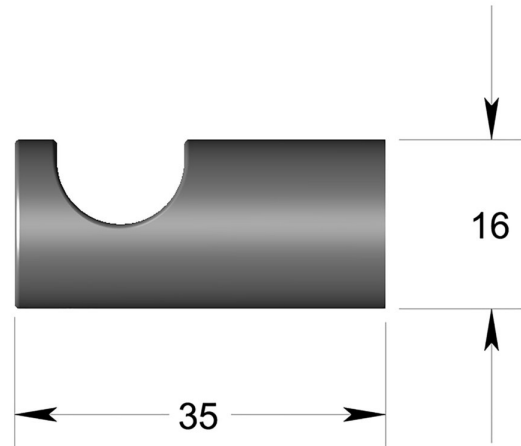

Cut coat hook

Product image

Dimensions drawing (DIM)

Reference

FCH034 DBZ

Material

Brass

Finish

Incasa dark bronze

Description

Solid coat hook
Concealed fixing