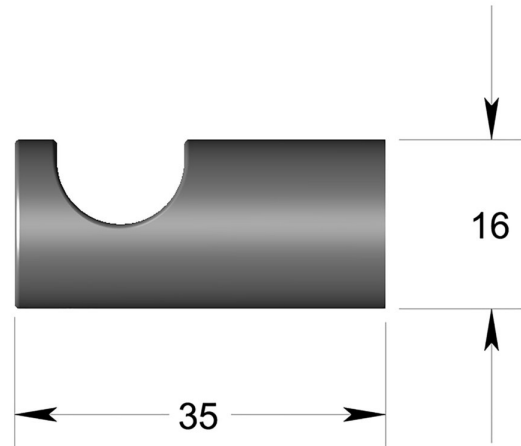

Cut coat hook

Product image

Dimensions drawing (DIM)

Reference

FCH034 PPVDBK

Material

Stainless steel 316

Finish

Incasa polished PVD black

Description

Solid coat hook
Concealed fixing