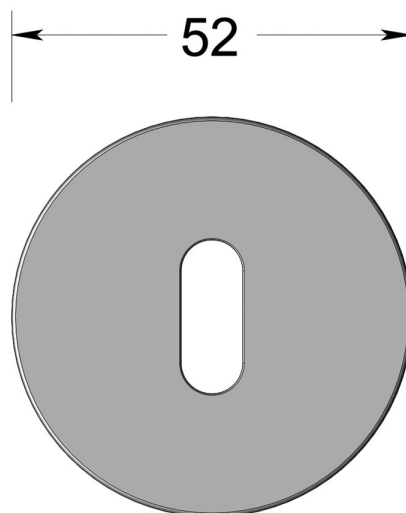

Round rose - Lever key escutcheon

Product image

Dimensions drawing (DIM)

Reference

FRS004 RR4 SSS

Finish

Incasa satin stainless steel

Material

Stainless steel 316

Shape

RR4

Description

Concealed fixing rose
Holed for lever key