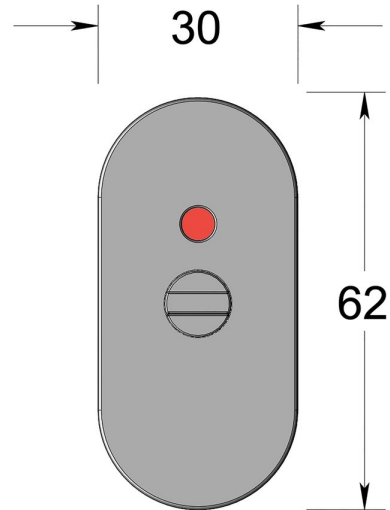

Emergency release and indicator on oval rose

Product image

Dimensions drawing (DIM)

Reference

FER002 OR4 ABR

Material

Brass

Finish

Incasa antique brass

Shape

OR4

Description

Coin emergency release
 Red/White indicator
 Concealed fixing rose