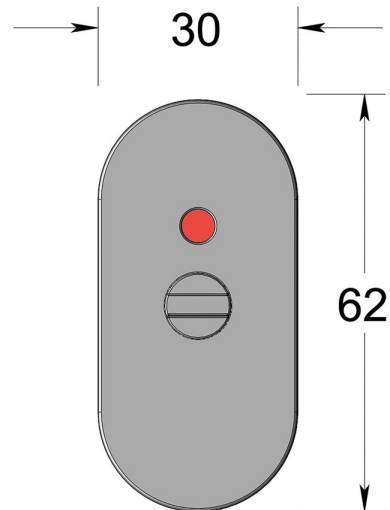

Emergency release and indicator on oval rose

Product image

Dimensions drawing (DIM)

Reference

FER002 OR4 MBZ

Material

Brass

Finish

Incasa medium bronze

Shape

OR4

Description

Coin emergency release
 Red/White indicator
 Concealed fixing rose