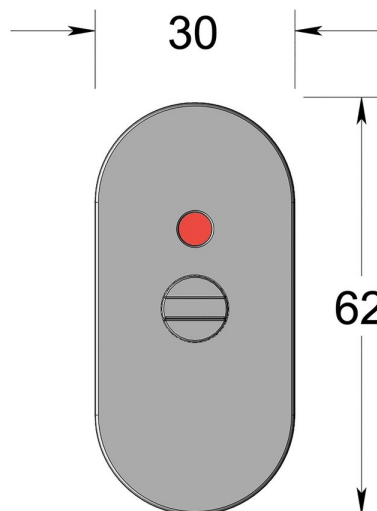

Emergency release and indicator on oval rose

Product image

Dimensions drawing (DIM)

Reference

FER002 OR4 PPVDBK

Material

Stainless steel 316

Finish

Incasa polished PVD black

Shape

OR4

Description

Coin emergency release
 Red/White indicator
 Concealed fixing rose