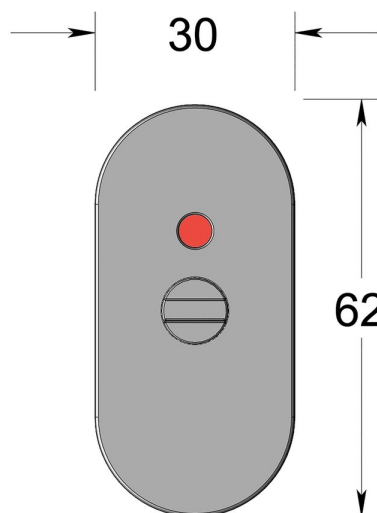

Emergency release and indicator on oval rose

Product image

Dimensions drawing (DIM)

Reference

FER002 OR4 PPVDBZ

Material

Stainless steel 316

Finish

Incasa polished PVD bronze

Shape

OR4

Description

Coin emergency release
 Red/White indicator
 Concealed fixing rose