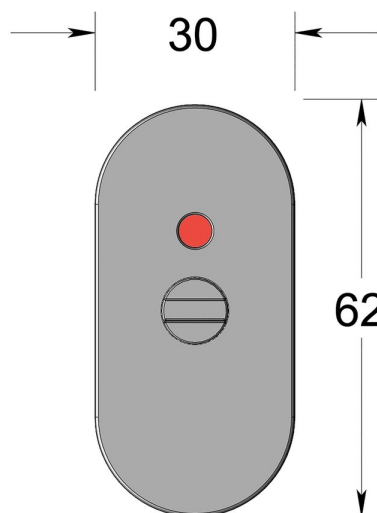

Emergency release and indicator on oval rose

Product image

Dimensions drawing (DIM)

Reference

FER002 OR4 PPVDCU

Material

Stainless steel 316

Finish

Incasa polished PVD copper

Shape

OR4

Description

Coin emergency release
 Red/White indicator
 Concealed fixing rose