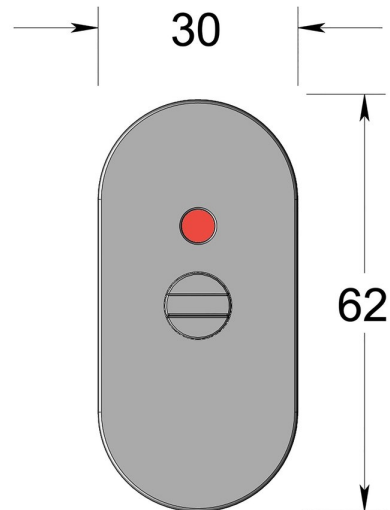

## Emergency release and indicator on oval rose

Product image

Dimensions drawing (DIM)

**Reference**

FER002 OR4 SPVDBZ

**Material**

Stainless steel 316

**Finish**

Incasa satin PVD bronze

**Shape**

OR4

**Description**

Coin emergency release  
 Red/White indicator  
 Concealed fixing rose