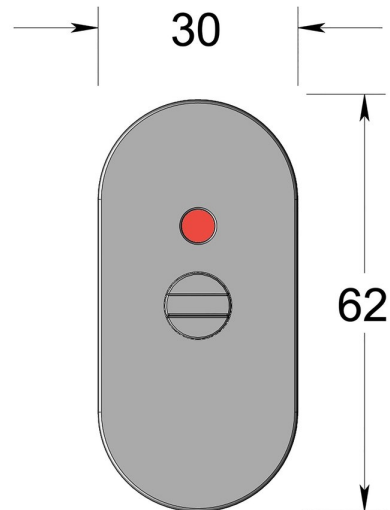

## Emergency release and indicator on oval rose

Product image

Dimensions drawing (DIM)

**Reference**

FER002 OR4 SSS

**Material**

Stainless steel 316

**Finish**

Incasa satin stainless steel

**Shape**

OR4

**Description**

Coin emergency release  
 Red/White indicator  
 Concealed fixing rose