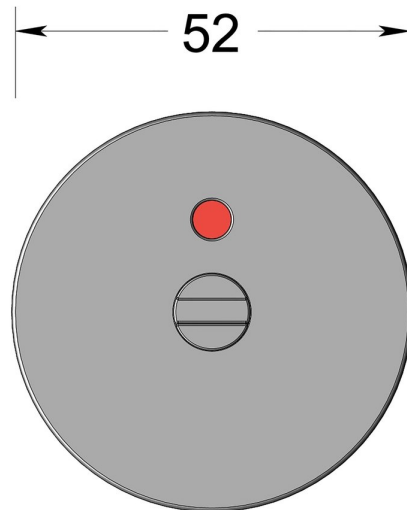

## Emergency release and indicator on round rose

Product image

Dimensions drawing (DIM)

**Reference**

FER002 RR4 PPVDCU

**Material**

Stainless steel 316

**Finish**

Incasa polished PVD copper

**Shape**

RR4

**Description**

Coin emergency release  
 Red/White indicator  
 Concealed fixing rose