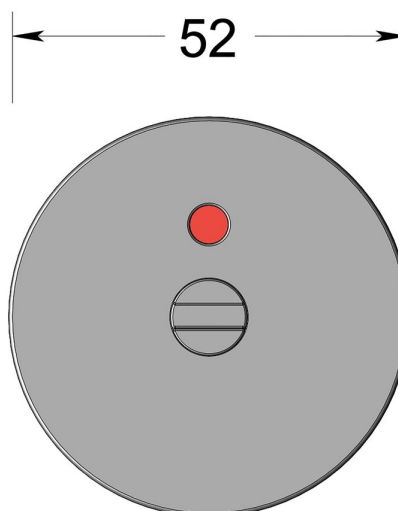

## Emergency release and indicator on round rose

Product image

Dimensions drawing (DIM)

**Reference**

FER002 RR4 PSS

**Material**

Stainless steel 316

**Finish**

Incasa polished stainless steel

**Shape**

RR4

**Description**

Coin emergency release  
 Red/White indicator  
 Concealed fixing rose