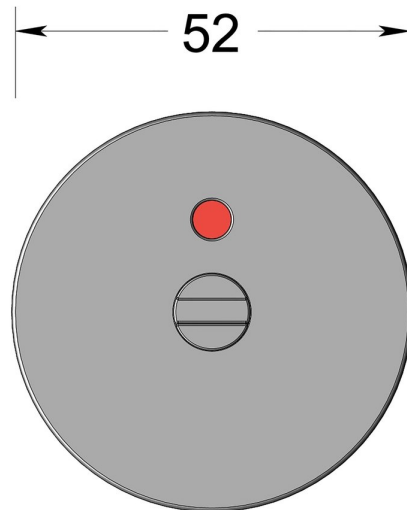

## Emergency release and indicator on round rose

Product image

Dimensions drawing (DIM)

**Reference**

FER002 RR4 STBK

**Material**

Stainless steel 316

**Finish**

Incasa black softouch

**Shape**

RR4

**Description**

Coin emergency release  
 Red/White indicator  
 Concealed fixing rose