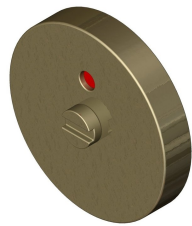

Emergency release and indicator on thicker round rose

Product image

Dimensions drawing (DIM)

Reference

FER002 RR9 ABR

Material

Brass

Finish

Incasa antique brass

Shape

RR9

Description

Coin emergency release
Red/White indicator
Concealed fixing rose