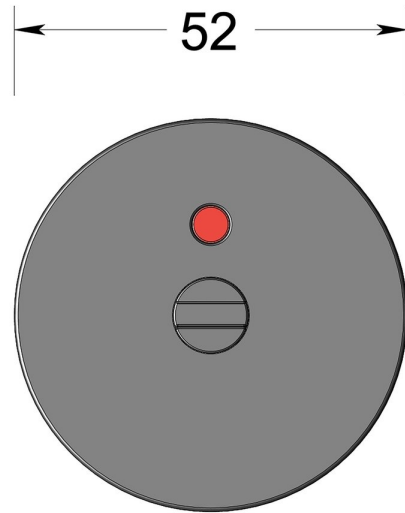

Emergency release and indicator on thicker round rose

Product image

Dimensions drawing (DIM)

Reference

FER002 RR9 ABR

Material

Brass

Finish

Incasa antique brass

Shape

RR9

Description

Coin emergency release
Red/White indicator
Concealed fixing rose