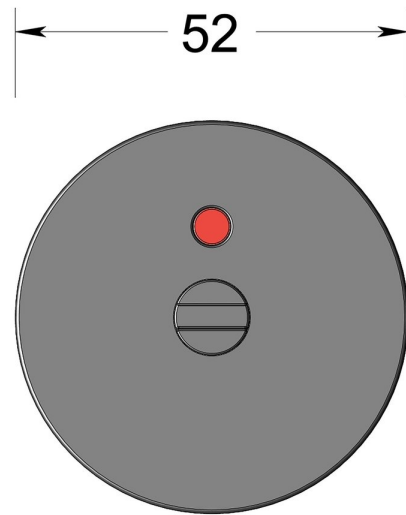

Emergency release and indicator on thicker round rose

Product image

Dimensions drawing (DIM)

Reference

FER002 RR9 STBK

Finish

Incasa black softouch

Material

Stainless steel 316

Shape

RR9

Description

Coin emergency release
 Red/White indicator
 Concealed fixing rose