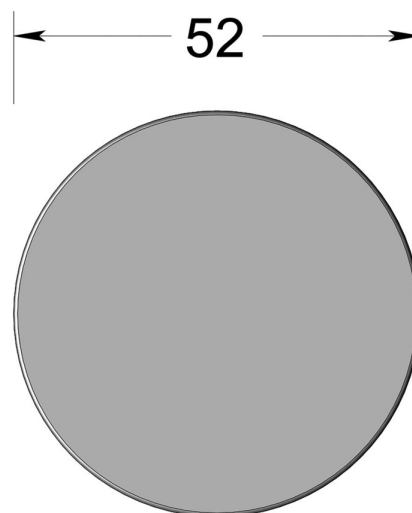

## Thicker round rose - Blank

Product image

Dimensions drawing (DIM)

**Reference**

FRS001 RR9 ABR

**Material**

Brass

**Finish**

Incasa antique brass

**Shape**

RR9

**Description**

Diameter 52mm

Thickness 9mm