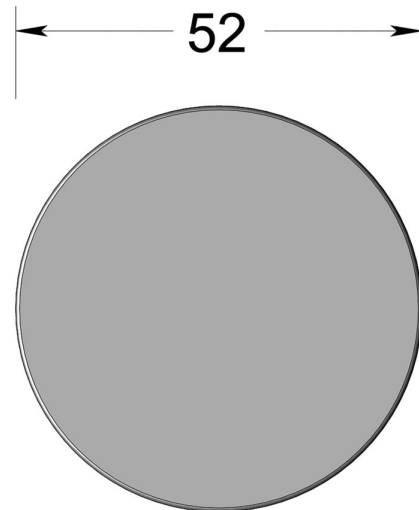

Thicker round rose - Blank

Product image

Dimensions drawing (DIM)

Reference

FRS001 RR9 STBK

Material

Stainless steel 316

Finish

Incasa black softouch

Shape

RR9

Description

Concealed fixing rose
Blank cover plate