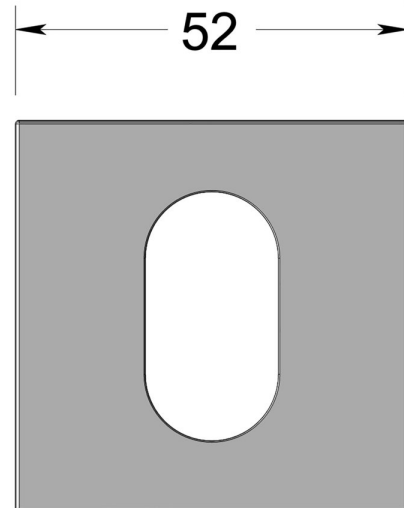

Square rose - Oval cylinder escutcheon

Product image

Dimensions drawing (DIM)

Reference

FRS003 SR4 SPVDBK

Finish

Incasa satin PVD black

Material

Stainless steel 316

Shape

SR4

Description

Concealed fixing rose
Holed for oval profile cylinder