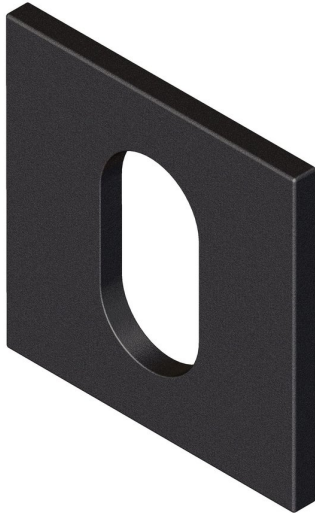

Square rose - Oval cylinder escutcheon

Product image

Dimensions drawing (DIM)

Reference

FRS003 SR4 SPVDBK

Finish

Incasa satin PVD black

Material

Stainless steel 316

Shape

SR4

Description

Concealed fixing rose
Holed for oval profile cylinder