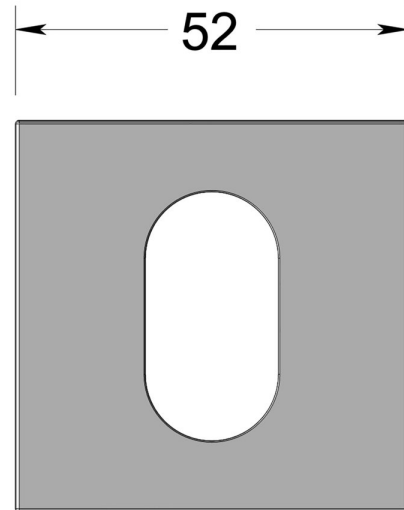

## Square rose - Oval cylinder escutcheon

Product image

Dimensions drawing (DIM)

**Reference**

FRS003 SR4 SPVDCU

**Finish**

Incasa satin PVD copper

**Material**

Stainless steel 316

**Shape**

SR4

**Description**

Concealed fixing rose  
Holed for oval profile cylinder