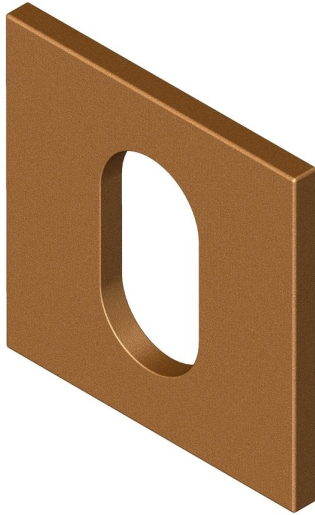

## Square rose - Oval cylinder escutcheon

Product image

Dimensions drawing (DIM)

**Reference**

FRS003 SR4 SPVDCU

**Finish**

Incasa satin PVD copper

**Material**

Stainless steel 316

**Shape**

SR4

**Description**

Concealed fixing rose  
Holed for oval profile cylinder