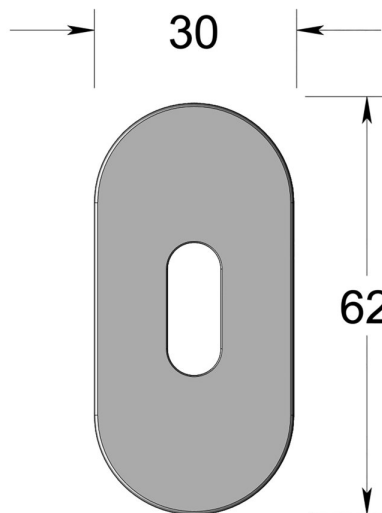

Oval rose - Lever key escutcheon

Product image

Dimensions drawing (DIM)

Reference

FRS004 OR4 PPVDBK

Material

Stainless steel 316

Finish

Incasa polished PVD black

Shape

OR4

Description

Concealed fixing rose
Holed for lever key