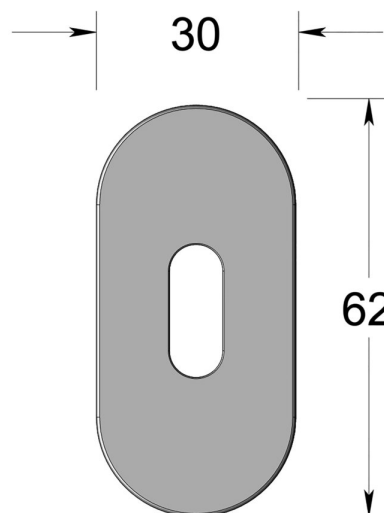

## Oval rose - Lever key escutcheon

Product image

Dimensions drawing (DIM)

**Reference**

FRS004 OR4 PPVDBZ

**Material**

Stainless steel 316

**Finish**

Incasa polished PVD bronze

**Shape**

OR4

**Description**

Concealed fixing rose  
Holed for lever key