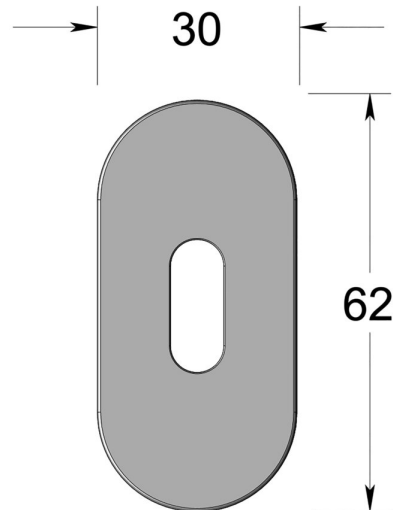

Oval rose - Lever key escutcheon

Product image

Dimensions drawing (DIM)

Reference

FRS004 OR4 SPVDCU

Material

Stainless steel 316

Finish

Incasa satin PVD copper

Shape

OR4

Description

Concealed fixing rose
Holed for lever key