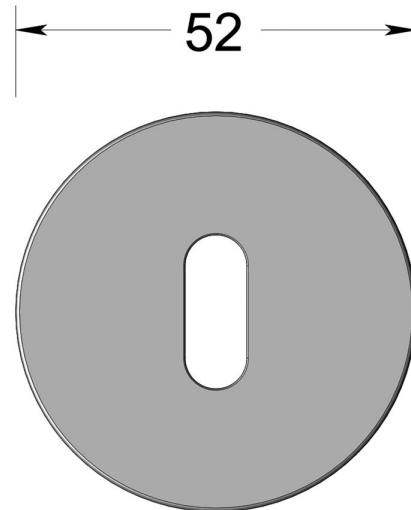

Round rose - Lever key escutcheon

Product image

Dimensions drawing (DIM)

Reference

FRS004 RR4 PSS

Material

Stainless steel 316

Finish

Incasa polished stainless steel

Shape

RR4

Description

Concealed fixing rose
Holed for lever key