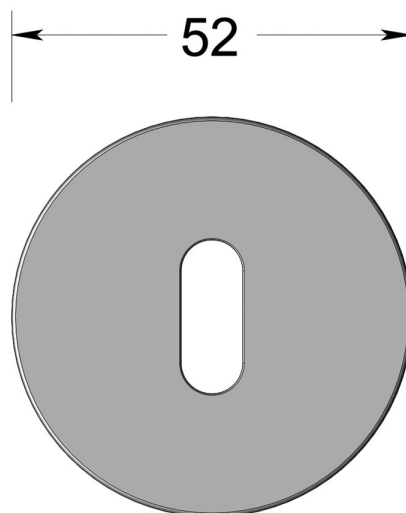

Round rose - Lever key escutcheon

Product image

Dimensions drawing (DIM)

Reference

FRS004 RR4 SB

Material

Brass

Finish

Incasa satin PVD brass

Shape

RR4

Description

Concealed fixing rose
Holed for lever key