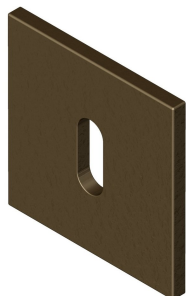

Square rose - Lever key escutcheon

Product image

Dimensions drawing (DIM)

Reference

FRS004 SR4 MBZ

Material

Brass

Finish

Incasa medium bronze

Shape

SR4

Description

Concealed fixing rose
Holed for lever key