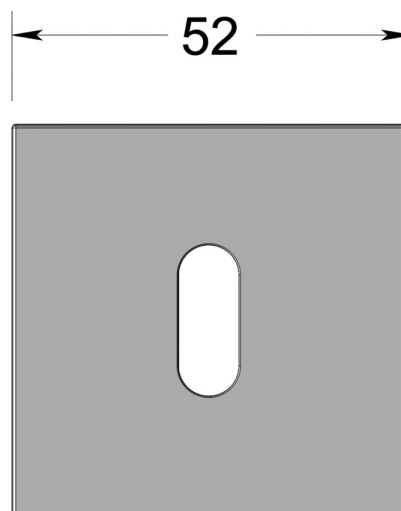

Square rose - Lever key escutcheon

Product image

Dimensions drawing (DIM)

Reference

FRS004 SR4 MBZ

Material

Brass

Finish

Incasa medium bronze

Shape

SR4

Description

Concealed fixing rose
Holed for lever key