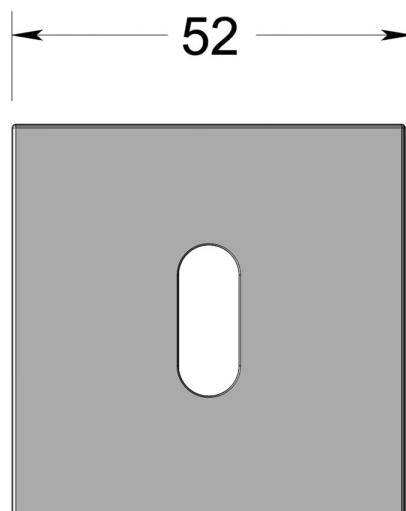

## Square rose - Lever key escutcheon

Product image

Dimensions drawing (DIM)

**Reference**

FRS004 SR4 PPVDBZ

**Finish**

Incasa polished PVD bronze

**Material**

Stainless steel 316

**Shape**

SR4

**Description**

Concealed fixing rose  
Holed for lever key