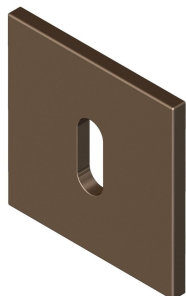

## Square rose - Lever key escutcheon

Product image

Dimensions drawing (DIM)

**Reference**

FRS004 SR4 PPVDBZ

**Finish**

Incasa polished PVD bronze

**Material**

Stainless steel 316

**Shape**

SR4

**Description**

Concealed fixing rose  
Holed for lever key